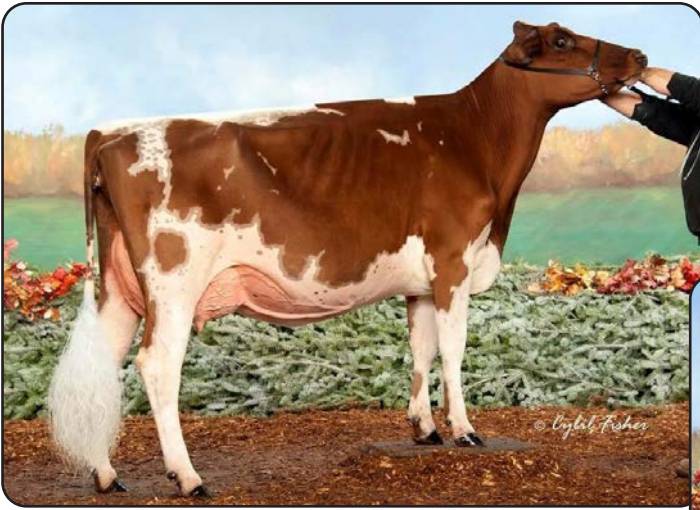

The Showcase at Wincrest

Wingerts YB Gibbs Jules EX-91 2E
Res. Junior All-American Jr. 2 Year Old 2018
Dam of Lot 14