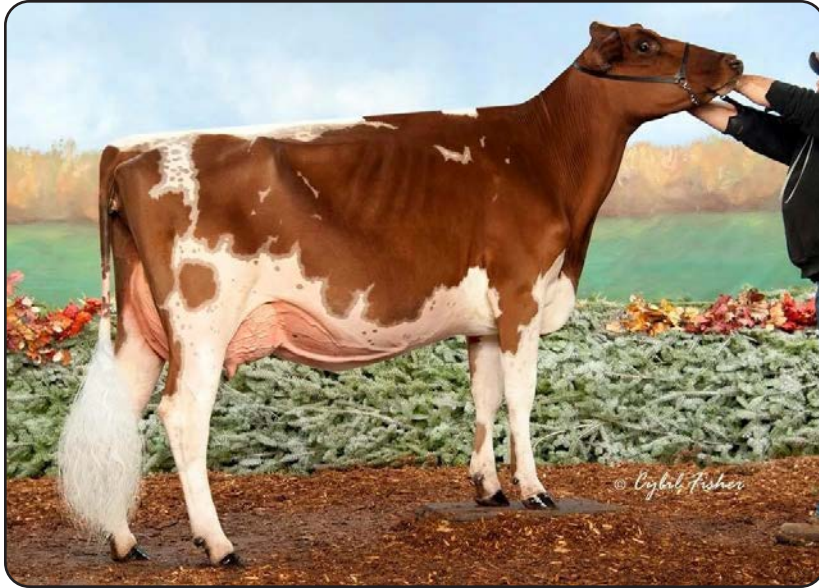

The Showcase at Wincrest

Wingerts YB Gibbs Jules EX-91 2E
Res. Junior All-American Jr. 2 Year Old 2018
Dam of Lots 6 & 7