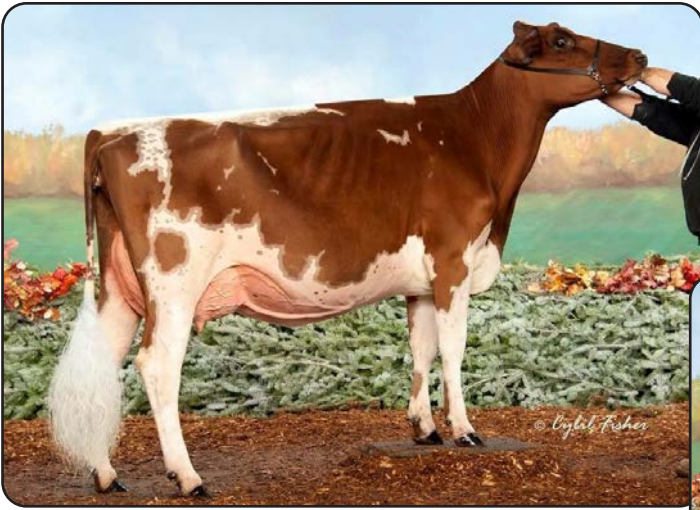

The Showcase at Wincrest

Wingerts YB Gibbs Jules EX-91 2E
Res. Junior All-American Jr. 2 Year Old 2018
Dam of Lot 4