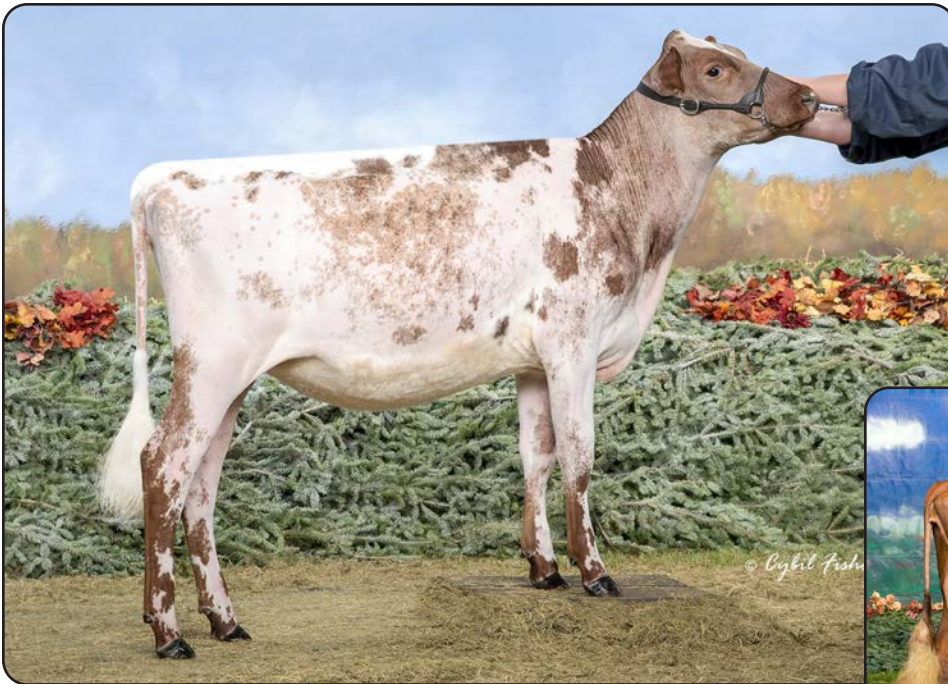

The Showcase at Wincrest

KNH Endres Legend Super-Duper
Nom. All-American Spring Calf 2025
Lot 30