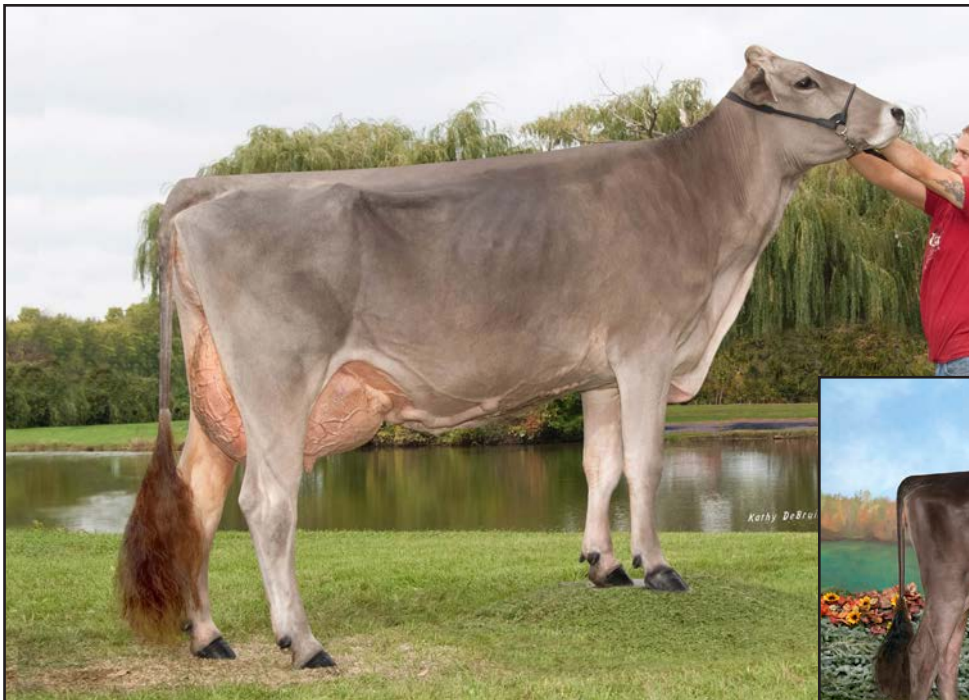

Random Luck S Peekaboo-ET EX-92 2E
4x All-American nominee
Dam of Lot 45