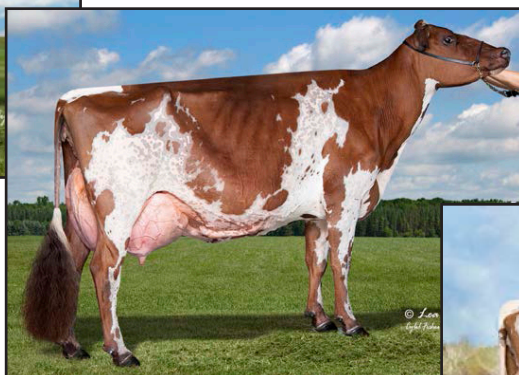

•Unanimous All-American Jr. 2 Year Old 2004

•All-American Summer Yearling 2003

Yellow Briar Patricks Mint VG-85-CAN

Yellow Briar Heligo Mavis EX-90-CAN

----- **43RD PIONEER DAIRY CLASSIC** -----

Old-Bankston-JC Avalanche-ET EX-93
Unanimous Jr. All-American Jr. 3 Yr Old 2020
 Maternal Sister to Dam of Lot 51