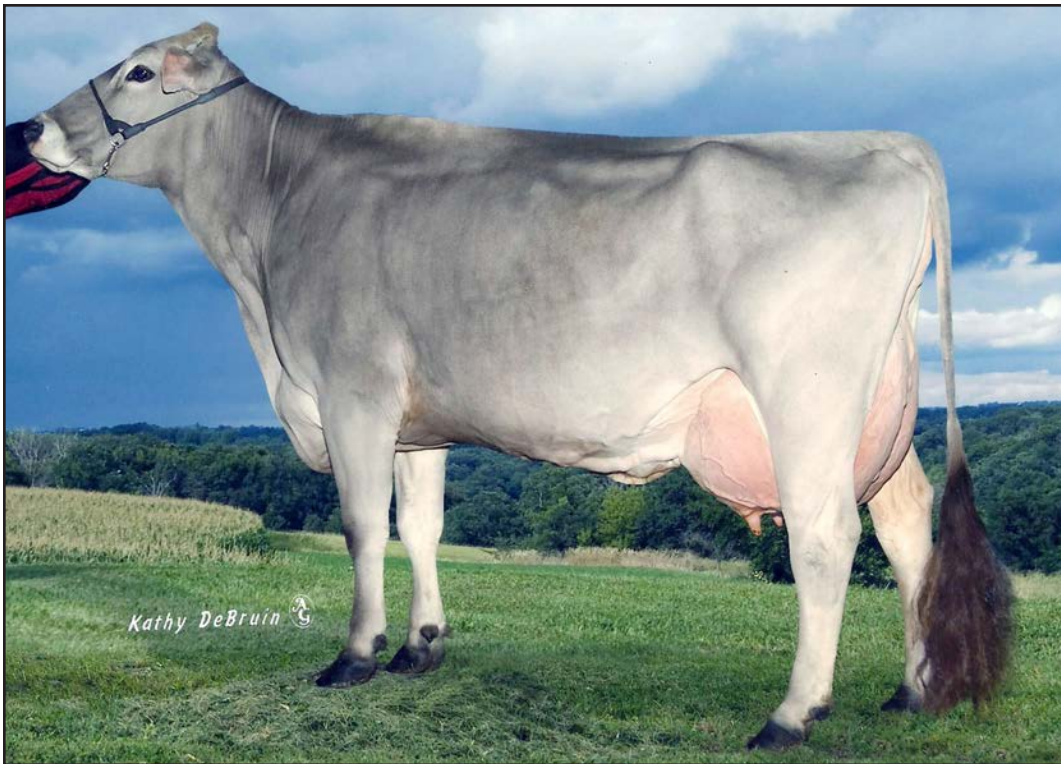

Geomistar Supreme Tanita EX-90 2E
Sixth Dam of Lot 49

49

Zach & Carley Tolzman
W7097 Mansfield Rd
Lake Mills, WI 53551
608.642.1400
zach.tolzman21@gmail.com

MS ALL THE RAGE EGO

840 3139053122 • Born July 9 2025
Summer Yearling

Random Luck All The Rage

682311906 PT DT MT WT BH2T BH14T
PTA -671M -4F -15P 74R 12/25
PTA -.10T +.08UDC -.10MO 72R 12/25
PPR -18

Twinkle-Hill Ms Thelma 1517

3213541456 4/03 'V88' V88 E90 V89 V88 V88
2-01 2x 354d 21,600 4.5 975 3.6 767
3-03 2x 305d 16,000 4.2 675 3.4 550
•1st Sr. 3 Year Old WI State Fair 2024

Kar-Linn Reeses Rampage

3140014659 PT DT MT WT BH2T BH14T
PTA +50M -19F -4P 98R 12/25
PTA +.10T +.17UDC +.00MO PPR -31

Random Luck B Tea Rose

68133880 11/04 '4E-E95' E95 E97 E94 E95 E96
9-05 2x 365d 27,450 4.6 1258 3.3 897

Shiloh Brookings Cadence-ET *TM

71130650 *TM PT DT MT WT BH2T BH14T
PTA +390M +17F +16P 98R 12/25
PTA +.40T +.18UDC +.10MO PPR +38

Twinkle-Hill Ms Tickle 1299

3144933835 3/08 'V85' V86 +84 V85 V85 +84
3-11 2x 356d 37,190 4.9 1828 3.7 1369
2-11 2x 342d 30,780 5.4 1651 3.9 1189
1-11 2x 300d 21,510 4.5 977 3.7 803

3rd through 11th Dams:

Twinkle-Hill Ms James Tolea V-85
2-10 2x 365d 31,270 4.7 1481 3.8 1193
Twinkle-Hill Ms B Tobago E-90
3-02 2x 298d 24,146 5.0 1212 3.9 953
Twinkle-Hill AG Tanzania V-88
3-01 2x 344d 30,146 4.9 1461 3.7 1121
Geomistar Supreme Tanita 2E-E90
7-04 2x 365d 34,990 4.3 1511 3.6 1250
Lifetime: 1260d 122,437M 5445F 4431P
North Star Ace Tanzanite V-87
1-11 2x 342d 21,740 4.5 918 3.5 758
Sun-Made Prelude Topaz 2E-E90
Lifetime: 1635d 126,320M 4775F 4409P
Sun-Made Dotson Tatum-ET 2E-E90 Cert
4-10 2x 359d 38,970 5.0 1929 3.6 1386
Mort Matt Tammy 3E Certified SBC
4-01 2x 354d 23,270 4.8 1122 3.7 857
•Nom. All-American 5 Year Old 1990
Mort Improver Lori 3E
8-05 2x 365d 26,020 5.0 1297 3.6 929
Lifetime: 3634d 209,230M 10417F 7995P