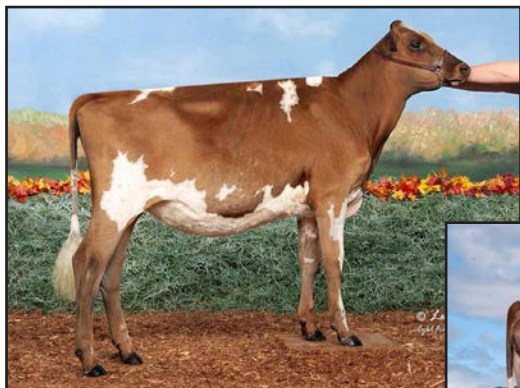

----- **43RD PIONEER DAIRY CLASSIC** -----

Dream Vale Winterwonderland-ET
2nd Winter Calf IA State Fair 2025
Lot 53