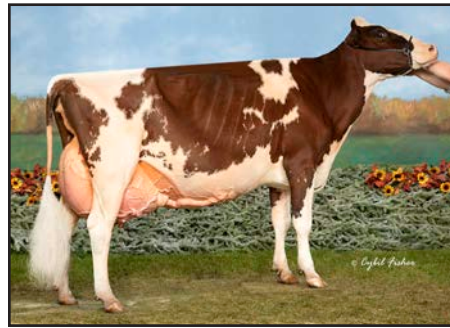

Embryos

----- **43RD PIONEER DAIRY CLASSIC** -----

Cherry-Lor DBK Robin-Red-ET EX-92
 Res. All-American R&W Summer Jr. 2 Yr Old 2020
 Dam of Lot 1E

Cherry-Lor Ladd Ripple-Red *PO 3E-95
 Res. All-American R&W Aged Cow 2022
 Granddam of Lot 1E