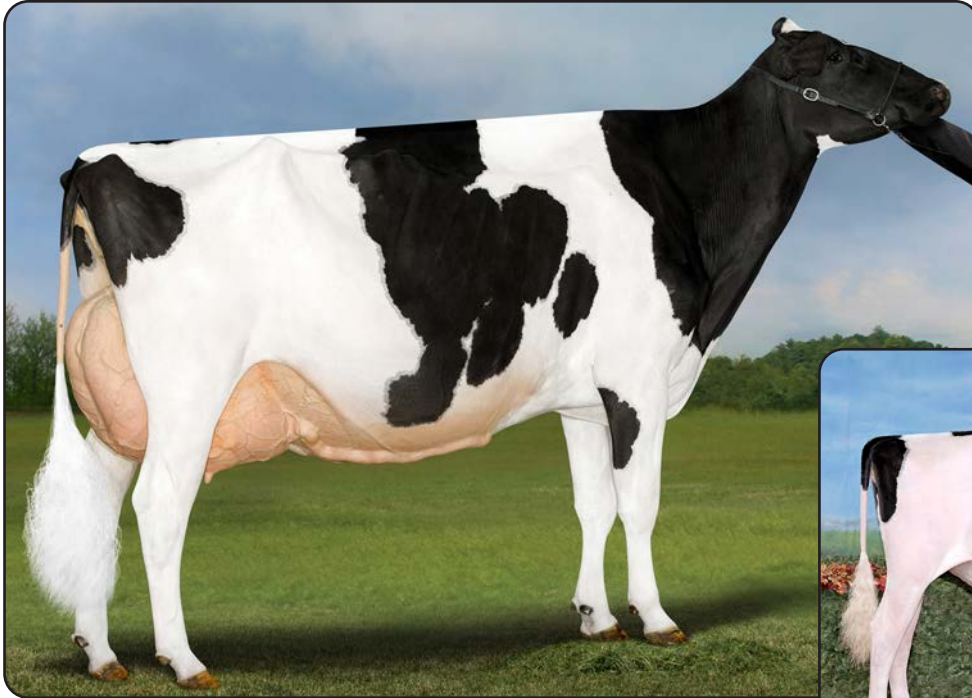

Legacy in motion

Floydholm Mc Emoji-ET EX-95
All-American & All-Canadian Jr. 3 Year Old 2019
Dam of Lot 33