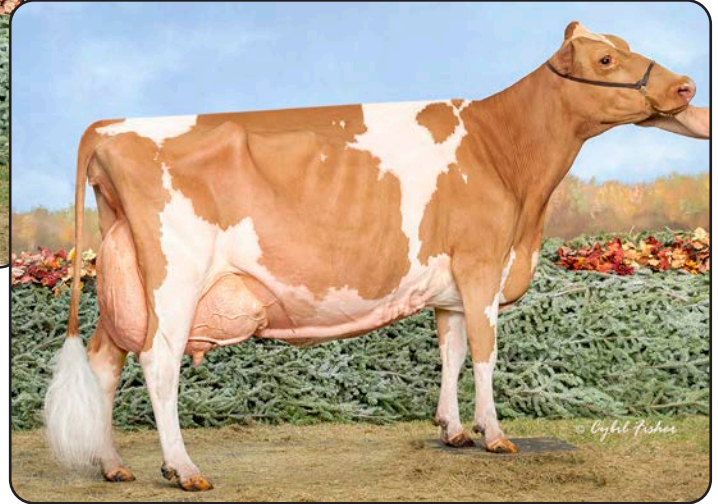

Springhill Pies Jonquil-ETV EX-96
All-American Lifetime Production Cow 2024 & 2025
Granddam of Lot 107

107

LAZY M MISSILE JAYE-ETV

840 3299985982 • Born September 2, 2025
H.N. 5490 Fall Calf

Michael Maier
4358 County Rd E
Stitzer, WI 53825
608.732.8275 Mike
pcsuzanne33@gmail.com

Valley Gem Missile-ETV

3208696258 A2/A2 200GU125
PTA -1025M -21F -21P 70R 12/25
PTAT +.70T +1.30UDC +.30FLC 65R 12/25
PTI -21

Springhill Design Jonquel

3242487257 Excellent-91 VEVEE 3-04 A2/A2
1-11 3x 287d 25,800 4.7 1201 3.2 834
2-11 3x 274d 20,680 4.7 963 3.3 676
•Nom. All-American Jr. 3 Year Old 2025
•1st Jr. 3 Year Old Midwest Spring Show 2025
•4th Jr. 3 Year Old NGS-Madison 2025
•Nom. All-American Jr. 2 Year Old 2024
•1st Jr. 2 Year Old Midwest Spring Show 2024
•2nd Jr. 2 Year Old Midwest Show 2024
•5th Jr. 2 Year Old NGS-Madison 2024

Mar Ral Royal Mentor

604702 A2/A2 31GU612
PTA -727M -32F -21P 97R 12/25
PTA +.40T +.40UDC +.30FLC PTI -53

Valley-Gem Atlas Malt-ET

78005539 Excellent-97 EEEEE A2A2
4-02 2x 305d 26,750 5.5 1482 3.3 889

Hi Guern View Charming Design

97009263 A2/A2 6GU115
PTA -455M +3F -8P 82R 12/25
PTA +.50T +1.00UDC +.7FLC PTI +22

Springhill Pies Jonquil-ETV

3132117688 Excellent-96 EEEEE
7-11 2x 333d 34,240 5.0 1716 3.6 1219
6-07 2x 365d 36,410 4.6 1666 3.7 1331
Life: 2169d 174,510 4.7 8196 3.6 6229
•All-American Lifetime Production Cow 2025
•1st Lifetime Production Cow NGS-Madison 2025
•Unanimous All-American Lft. Prod. Cow 2024
•1st Lft. Production Cow NGS-Madison 2024
•Res. All-American Aged Cow 2023
•Res. All-American 5 Year Old 2022
•Member All-American Exhibitors Herd 2022
•Nom. All-American 4 Year Old 2021
•Member All-American Best 3 Females 2021

3rd through 8th Dams:

Springhill Jacqueline-ET EX-90

3-03 2x 365d 22,800 4.8 1084 3.4 770

Dix Lee Tiller Joke EX-93

5-06 2x 365d 31,350 4.9 1543 3.3 1033

•All-American Jr. 2 Year Old 2006

•Unanimous Jr. All-American Jr. 2 Yr Old 2006

•Res. All-American 5 Year Old 2009

Dix Lee Jiffy Jipsy EX-90

4-08 2x 365d 25,080 4.6 1142 3.4 852

Dix Lee Smokey Bear Jigger GP-84

6-00 2x 350d 18,990 3.8 728 3.3 618

Dix Lee Bretts Bionic Jingle VG-86

Dix Lee Fayette Jingo EX-90

4-02 2x 305d 21,510 4.6 992 3.6 768