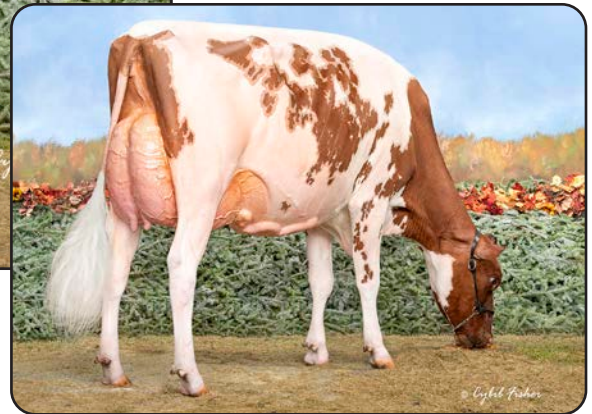

Legacy in motion

Luck-E Altitud Attie-Red-ET EX-92
All-American R&W and All-Canadian R&W Sr. 3 Year Old 2025
Dam of Lot 81

81

Farnear Holsteins & ALH Genetics
c/o Tom Simon
10644 Cemetery Rd., Farley, IA 52046
563.599.9183 • farnearholsteins@gmail.com
adolff@alh-genetics.nl

Farnear Audacious-Red

3267488903 *TP *TE *TC *TY *TV *TL *TD
PTA +35M -21F -6P 81R 8/25
PTA +2.44T +1.98UDC +1.21FLC 80R 8/25
GTPI +2412

Luck-E Altitud Attie-Red-ET

3239496565 Excellent-92 EEEEE 3-09
GPTA +3.05T +1.46UDC +2.43FLC 85R 4/26
CAN-Conformation +12 A2/A2 • AB
3-06 2x 322d 37,006 4.8 1783 3.5 1303 RIP
2-04 2x 365d 30,740 4.9 1502 3.7 1141
•All-American R&W Sr. 3 Year Old 2025
•All-Canadian R&W Sr. 3 Year Old 2025
•1st Sr. 3 Year Old International R&W Show 2025
•Int. Champion International R&W Show 2025
•2nd Sr. 3 Year Old Royal Winter Fair R&W 2025
•HM All-American R&W Sr. 2 Year Old 2024
•3rd Sr. 2 Year Old International R&W Show 2024

MS FARNEAR ATLANTIS-RED-ET

840 3305135283 • Born September 1, 2025
H.N. 4157 Fall Calf A1/A2 • AB

GPTA +2.75T +.94UDC +1.64FLC 79R 4/26

Farnear Architect-ET *RC

3214251590 *RC *TE *TC *Y *TV *TL *TD
PTA -178M -33F -8P 95R 12/25
PTA +3.02T +2.27UDC +1.59FLC GTPI +2392

Farnear Adler KD 40482-ET

3142704587 Very Good-87 VVVVV 3-00
4-11 3x 329d 28,940 5.0 1438 3.4 986

Farnear Altitude-Red-ET

3128013348 *TE *TC *TY *TV *TL *TD
PTA -417M -24F -10P 99R 12/25
PTA +2.30T +1.60UDC +1.27FLC GTPI +2231

Luck-E Doc Azacaboom-ET *RC

3150766190 Excellent-92 EEEEE 3-10
GPTA +3.04T +.98UDC +2.35FLC 89R 4/26
3-09 2x 365d 38,960 5.0 1950 3.3 1286
1-11 2x 365d 25,250 5.6 1408 3.7 924
•Int. Champion IL Championship Show 2020
•1st Jr. 2 Year Old IL Championship Show 2020

Maternal brothers to Attie:

Luck-E Acetylene-Red-ET 744HO17076

Luck-E Advancer-ET *RC 54HO968

3rd through 10th Dams:

Luck-E McGucci Afro-Red-ET EX-94 2E

4-07 2x 365d 36,630 5.6 2055 3.5 1273
Life: 1305d 105,990 5.5 5852 3.5 3718

•1st Jr. 3 Yr Old Midwest Spring R&W Show 2018

•5 sons in A.I.

Luck-E Advent Asia-ET *RC EX-94 3E

6-02 2x 365d 40,150 4.9 1984 3.1 1261
Life: 1282d 113,730 5.1 5814 3.2 3645

•Holstein International's People's Choice R&W
Impact Cow of the Year 2016 & 2019

Luck-E Blitz Australia-ET VG-87 GMD DOM

2-02 2x 365d 37,990 4.0 1528 2.8 1060
Luck-E Skychief Arizona-ET EX-90 GMD DOM

5-01 2x 365d 56,280 5.1 2872 3.3 1855

Hart-Lyn Starbuck Ashley EX-94 2E GMD DOM

6-06 2x 365d 35,720 4.2 1504 3.4 1200
•Grand Champion Illinois State Show 1989

Kachina Valiant Act-ET VG-86

7-05 2x 365d 23,450 4.4 1041 3.3 764

Dodeb Matt Actress EX-93 2E

3-00 3x 305d 27,110 4.2 1131

Lamkinland B Matt Actress VG-85

•Res. Grand Champion Illinois State Show