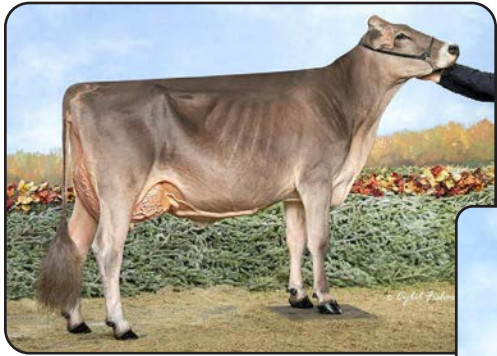

Legacy in motion

Jenlar FC Whipsaw-ETV EX-91
Intermediate Champion International Show 2025
Maternal Sister to Lot 101