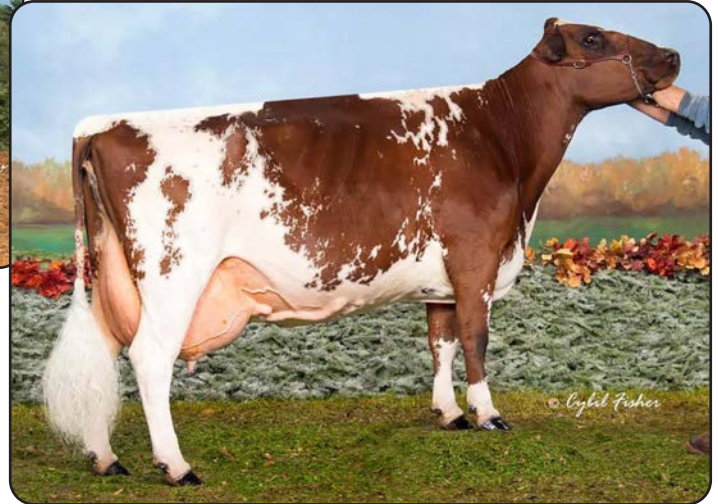

Grand-View BBBK Dreamer EX-94 5E
3x All-American nominee
Third Dam of Lot 94

94

MS GRAND-VIEW REYNOLDS DARAH

840 3284335435 • Born June 1, 2025
Tattoo GVA95N Summer Yearling

Jacob, Logan & Madison Harbaugh
N11912 Graetz Rd.
Marion, WI 54950-9193
920.420.1524 Lynn
lynn.harbaugh@mycentralstar.com

Libby's Lochinvar

100543021 7AY90
PTA +784M -14F +2P 97R 12/25
PTA +.50T PTI +398

Palmyra Berkley P Ruth-ET

72394521 Excellent-94 2E
3-10 2x 323d 32,060 3.9 1256 3.0 960

Palmyra Lochinvar Reynolds-ET

3205149285 9AY133
PTA +73M -39F -26P 92R 12/25
PTA +.80T 90R 12/25
PTI +399

Grand-View Vicking Diffe-ET

3250394303 Very Good-87 2-06
•Nom. Jr. All-American Winter Calf 2023
•3rd Winter Calf Midwest National Jr. Show 2023

Maternal sister to Diffe:

Grand-View Burdette Drastic-ET EX-91
•Jr All-American Sr. 2 Year Old 2024

De La Plaine Vicking-ET

CAN107961868 200AY778
PTA -1146M +5F -12P 96R 12/25
PTA +.50T PTI +406

Grand-View HP Calimero Dane-ET

100651744 Excellent-94 4E Gold
4-10 2x 365d 25,300 3.19 993 3.2 801
7-11 2s 365d 23,230 4.2 986 3.2 752
6-02 2x 365d 21,670 4.4 944 3.2 703
2-02 2x 365d 21,150 3.2 679 3.1 660
3-09 2x 269d 18,870 2.7 517 3.0 562
•Nom. All-American 5 Year Old 2017
•3rd 5 Year Old International Show 2017

Full sister to Dane:

Grand-View Calimero Dea-ET EX-91 3E
•All-American Jr. 3 Year Old 2014
•Res. All-American Jr. 2 Year Old 2013

3rd through 10th Dams:

Grand-View BBBK Dreamer EX-94 5E

4-09 2x 365d 24,310 4.4 1059 3.3 807
Life: 2750d 147,270 4.1 6059 3.4 5025

•Nom. All-American 100,000 lb. Cow 2016

•Nom. All-American Aged Cow 2015

•1st World Dairy Expo Futurity 2010

•HM All-American Fall Yearling 2008

Grand-View Cornelius Drama EX-91 Gold

6-06 2x 279d 21,450 4.0 857 3.0 654

Grand-View Oly 2 Diva EX-90 2E Gold

11-6 2x 341d 21,660 4.1 885 2.9 632
Life: 3462d 205,340 4.1 8405 3.0 6067

Chapel-Hill-Ayr's Heligo Delet EX-91 Gold

Will-Ayr's Dynamic EX-90 2E Gold

Will-Ayr's Destiny EX-90

Will-Ayr's Dizzy EX-90 2E

Will-Ayr's Duchess EX-90