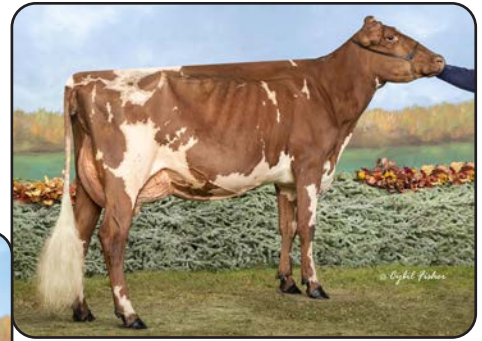

Brand-New CW Fuji-Exp EX-90 EX-MS
Grand Champion Winter National 2024
Maternal Sister to Lot 120