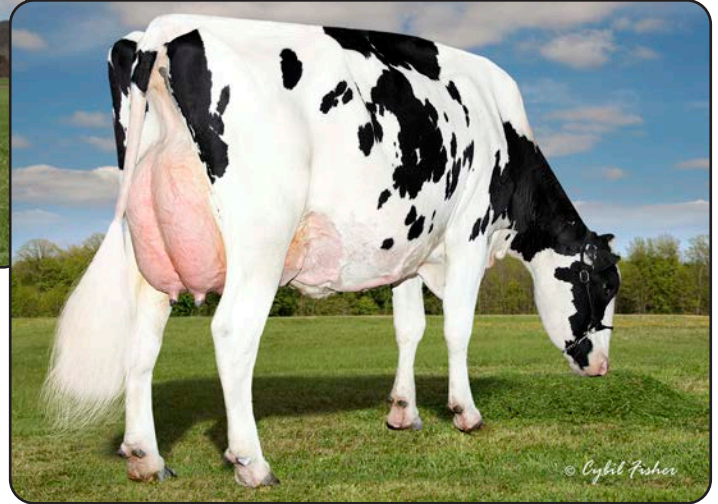

Bella-Ridge Gin Blossom-ET EX-93 2E
Nom. Junior All-American Sr. 2 Year Old 2014
Fourth Dam of Lot 31

31

KAMPY DROPBOX GRISELDA

840 3309772105 • Born September 2, 2025
H.N. 3374 Fall Calf

Kamphuis Farms LLC
N4884 Oak Grove Rd
Brandon, WI 53919-9716
920.872.0243 Darren; 920.872.0244 Derrek
kamphyholsteins@gmail.com

Kings-Ransom Dropbox-ET

3224437486 *TR *TP *TE *TC *TY
PTA +324M +28F +33P 97R 12/25
PTA +2.84T +1.95UDC +1.31FLC 96R 12/25
GTPI +2995

Kampy Tatoo Glorify

3212942153 Excellent-91 EEEVE 4-00
3-06 2x 342d 27,000 3.8 1037 3.3 899
2-03 2x 365d 26,440 3.9 1026 3.4 889

AOT Highjump-ET

3202768334 *TR *TP *TC *TY *TV *TL *TD
PTA +868M +74F +42P 98R 12/25
PTA +1.07T +1.33UDC -.66FLC GTPI +2960

Kings-Ransom Casp Daze-ET

3146394969 Excellent-95 EEEEE 2E MS:97
4-04 3x 365d 41,970 4.2 1749 3.4 1442

Duckett Crush Tatoo-ET

3137052923 *TR *TP *TE *TC *TY
PTA -817M -66F -22P 99R 12/25
PTA +2.22T +1.36UDC +.63FLC GTPI +2108

Kampy McCutchen Grace-ET

3141199090 Excellent-91 EEEEE 4-01
4-00 2x 305d 31,428 3.3 1026 3.2 1010
2-00 2x 314d 22,996 3.6 835 3.2 732
3-00 2x 294d 26,964 2.9 786 3.0 812

3rd through 11th Dams:

Kampy Durham Glamour-ET EX-90 2E

4-09 2x 331d 29,370 3.9 1156 3.0 878
Life: 1522d 123,230 4.1 5039 3.1 3847

Bella-Ridge Gin Blossom-ET EX-93 2E

5-03 2x 305d 26,170 4.8 1260 3.1 813

•Nom. Jr. All-American Sr. 2 Year Old 2014

•Res. Grand Champion WI Jr. State Fair 2014

Rosedale Go For Gin-ET EX-93 2E

5-06 2x 365d 36,020 4.6 1661 3.1 1124

Full sister to Go For Gin:

Rosedale Lexington EX-95 2E

•All-American 5 Year Old 2013

Rosedale Lexi-ET VG-89 EX-MS

2-02 2x 365d 26,800 5.1 1356 3.1 837

•Res. Int. Champion Midwest Spring Nat'l 2007

•All-Wisconsin Jr 2 Year Old 2006

•HM All-American Spring Yearling 2005

Rosedale Lea-Ann-ET *RC EX-93 2E GMD

4-08 3x 365d 39,370 3.4 1325 3.1 1202

•1st Jr 3 Year Old Midwest Spring Nat'l 1998

Stookey Elm Park Blackrose-ET 3E-96 7* GMD DOM

5-03 3x 365d 42,230 4.6 1939 3.4 1432

•All-American & All-Canadian Jr. 3 Yr Old 1993

•All-American & All-Canadian Jr. 2 Yr Old 1992

Nandette TT Speckle-Red EX-93 DOM

•All-American R&W 1981 & 1983

Nandette Riley Nana-Red VG-87

Nandette Bootmaker Gale VG-89