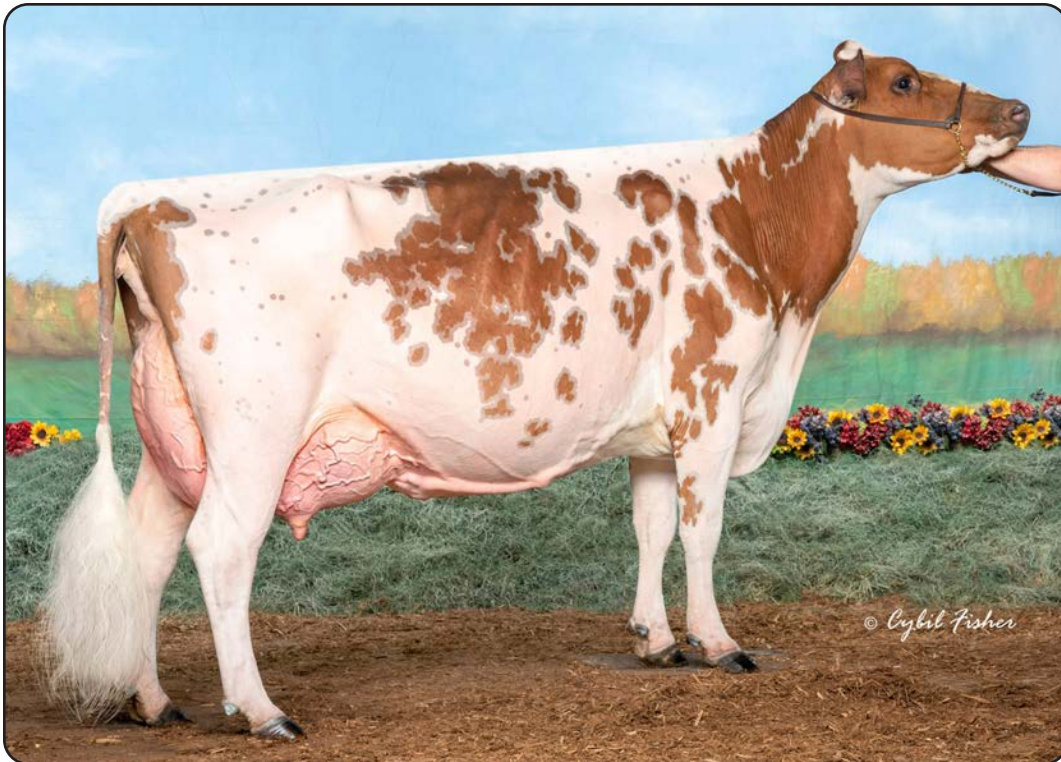

Legacy in motion

Miss Malibu Mimosa EX-95 2E
All-American 5 Year Old 2023
Dam of Lot 90

90

Kurt & Michelle Wolf and Vir-Clar Farms
28158 Thunder Rd.
Guttenberg, IA 52052
563.543.2986
oldbankstonayrshires@gmail.com

Marilie Melios-ET

CAN111214124 322AY22
PTA -694M -4F -13P 78R 12/25
PTA +1.00T 57R 12/25
PTI +403

Miss Malibu Mimosa

3144799993 Excellent-95 2E
4-02 2x 335d 31,370 4.5 1427 3.3 1023
3-03 2x 314d 20,940 5.1 1078 2.9 615
2-02 2x 314d 21,370 4.5 974 3.2 681
•All-American 5 Year Old 2023
•Grand Champion Midwest National 2023
•Res. Grand Champion Mid-Atlantic National 2023
•Res. All-American 4 Year Old 2022
•Res. Grand Champion Midwest National 2022
•Res. All-American Jr. 3 Year Old 2021
•Res. Int. Champion International Show 2021
•Res. All-American Jr. 2 Year Old 2020
•Unanimous All-American Spring Calf 2018

CLASSIC MIMOSA MILESTONE-ET

840 3239200326 • Born December 5, 2025
H.N. 20005 Winter Calf

Palmyra Tri-Star Burdette-ET

100419568 7AY84
PTA +96M +0F +7P 99R 12/25
PTA +.80T PTI +425

Marilie Calimero Melina

CAN105020214 EX-90-CAN 6*
7-05 2x 305d 26,519 4.4 1168 3.4 913

Palmyra Berkely Reagan-ET

3123620602 7AY111
PTA -158M -2F +0P 99R 12/25
PTA +.30T PTI +395

Old-Bankston JC Malibu-ET

72916635 Excellent-94 2E
6-10 2x 267d 19,790 4.7 925 2.9 574
4-07 2x 291d 20,990 4.0 836 3.0 637
3-07 2x 283d 20,940 3.9 817 3.0 628
•Res. All-American Summer Yearling 2015
•2nd Summer Yearling Southern National 2015
•3rd Summer Yearling International Show 2015
•Junior Champion OH State Fair 2015
•Junior Champion KY State Fair 2015
•1st Jr. 3 Year Old Midwest Spring Show 2017
•HM Grand Champion OH Spring Dairy Expo 2018
•1st 4 Year Old OH Spring Dairy Expo 2018

Maternal sisters to Milestone:

Classic Mimosa MardiGras-ET EX-90
•Nom. All-American Spring Calf 2022
Classic Mimosa Mercy-ET
•Nom. All-American Fall Calf 2024
Classic Mimosa Miami Vice-ET VG-87 2-01

3rd through 6th Dams:

Stillmore-Lexy Midori-ET EX-92
3-11 2x 321d 20,310 4.8 978 3.2 647
•All-American (tie) Sr. 3 Year Old 2012
•1st Sr. 3 Year Old International Show 2012
Valevue BBK Minerva EX-96 2E
Life: 2478d 219,766 5.0 10924 3.3 7296
•Nom. All-American Aged Cow 2009
•All-American Aged Cow 2008
•Grand Champion Central National 2008
•HM All-American 5 Year Old 2007
•Unanimous All-American 4 Year Old 2006
•Grand Champion Central National 2006
•All-American Jr. 3 Year Old 2005
•Grand Champion Central National 2005
•Unanimous All-American Jr. 2 Year Old 2004
•All-American Summer Yearling 2003
Yellow Briar Patricks Mint VG-85-CAN
Yellow Briar Heligo Mavis EX-90-CAN