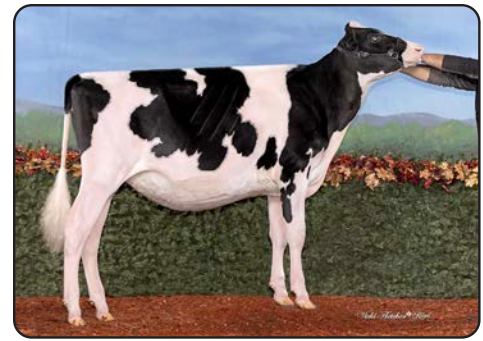

Yellowstone Tamara-ET *RC
All-American & All-Canadian Fall Calf 2024
Maternal Sister to Granddam of Lot 30