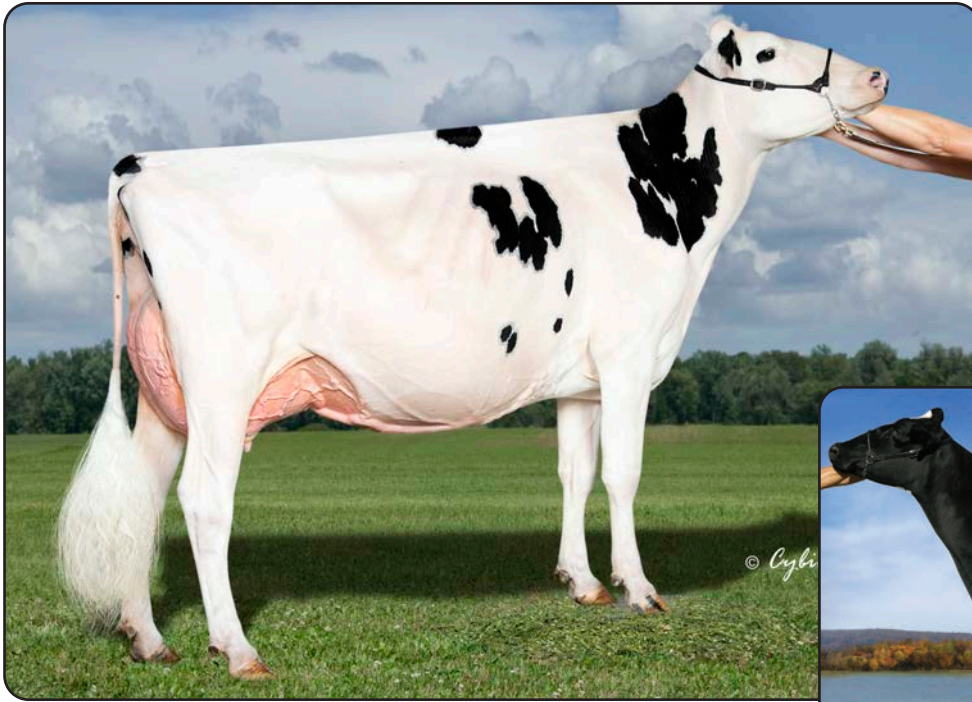

Rosedale Play Hard To Get EX-93 2E
2nd Jr. 3 Year Old Midwest Spring National 2018
Dam of Lot 32