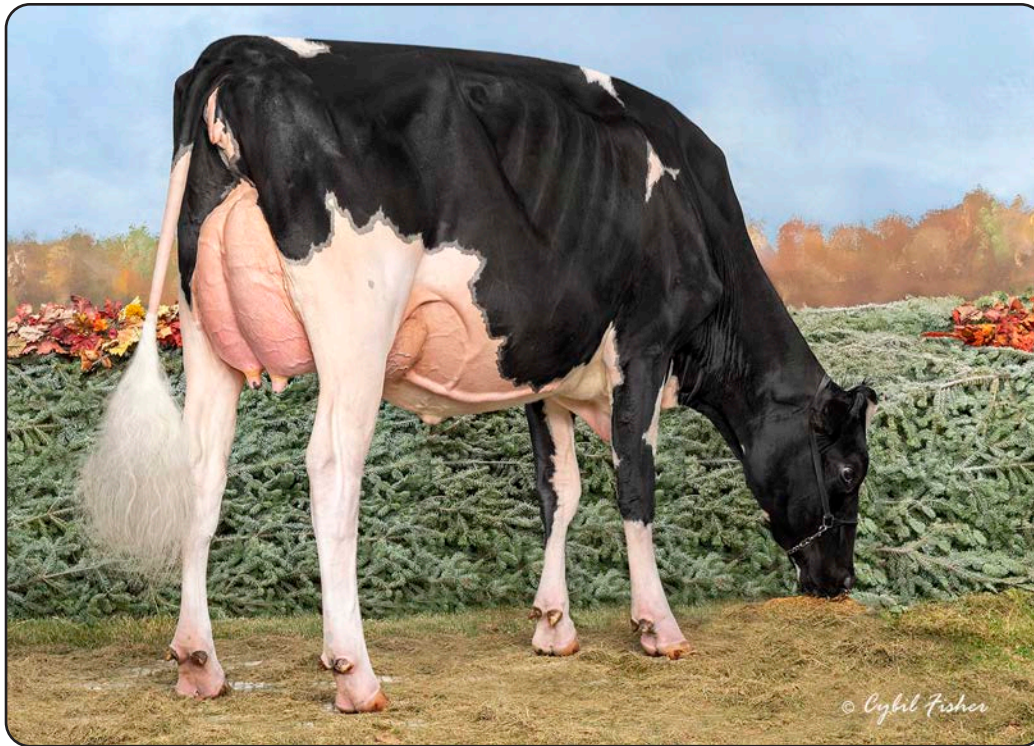

Ms Have No Fear Bet-ET VG-88
HM Junior All-American Milking Yearling 2025
Maternal Sister to Lots 6 - 10

Lot 7

Smith-Crest Holsteins LLC
W7465 County Rd Q
Watertown, WI 53098
920.988.2443 Travis
smithcrest@hotmail.com

Golden-Oaks Master-ET

3139216917 *TR *TP *TC *TL *TD
PTA -395M -28F -25P 98R 4/26
PTA +2.96T +1.93UDC +1.11FLC 98R 4/26
GTPI +1986

Harcliff Solo Bambi-ET

3141575138 Excellent-91 VEEEE 3-09
GP TA +2.36T +1.12UDC +1.25FLC 85R 4/26
5-07 2x 286d 28,100 4.2 1174 2.9 814
3-05 2x 365d 33,370 3.1 1038 3.0 985
2-00 2x 365d 30,280 3.3 996 2.9 882
•Int. & HM Grand Champ. Mideast Spring Nat'l 2022
•1st Sr. 3 Year Old Mideast Spring National 2022
•Int. & Grand Champion MD Spring Show 2022
•Nom. All-American Milking Yearling 2020
•Res. Jr. All-American Milking Yearling 2020
•3rd Milking Yearling Mideast Fall National 2020
•Sold for $27,000 Summer Selections II 2022

MS SMITH-CREST MASTER BANG-ET

840 3329389059 • Born March 10, 2026
Spring Calf

Maternal sisters to Bang:

Ms Have No Fear Bet-ET VG-88 2y
•HM Jr. All-American Milking Yearling 2025
•2nd Milking Yearling WI Champ. Jr. Show 2025
•3rd Milking Yearling International Jr. Show 2025
•Res. Grand Champion MD Spring Show 2026
Lick-Spring-L Dempsey Bianca EX-91 EX-MS

Dymentholm Mr App Avalanche-Tw

CAN11957107 *RC *CV *TY *TL *TD
PTA -864N -52F -36P 99R 4/26
PTA +2.87T +1.72UDC +1.80FLC GTPI +1856

Drolie Doorman Macy-ET

CAN109038878 EX-90 EX-MS
3-11 3x 333d 33,980 4.2 1424 3.1 1048

Walnutlawn Solomon-ET

CAN11775998 *TR *TP *TY *TV *TL *TD
PTA -1083M -52F -33P 99R 4/26
PTA +2.08T +.78UDC +.27FLC GTPI +1994

Ms Bikasa Atwood Briley-ET

70476977 Excellent-91 EEVVE GMD
4-01 2x 365d 35,910 3.4 1221 2.9 1051
2-02 2x 365d 28,210 3.6 1020 3.0 852

3rd through 9th Dams:

Regancrest Mac Bikaska-ET EX-90-CAN 11*
2-02 2x 365d 29,240 3.9 1144 3.1 912
Regancrest-PR Barbie-ET EX-92 GMD DOM 6*
2-06 2x 365d 31,690 3.9 1237 3.3 1050
•HM All-American Junior 3 Year Old 2004
Regancrest Juror Brina-ET EX-92 GMD
4-04 2x 365d 40,640 3.6 1478 3.0 1217
•Grand Champion & BU IA Dist. 1 Show 2000
•Res. Grand Champion IA State Fair 2000
•Member Nom. All-American Best Three 2000
Regancrest Aerostar Bert-ET EX-90 GMD DOM
5-05 2x 365d 37,790 3.6 1357 3.2 1215
Life: 1305d 109,350 3.7 4030 3.3 3556
Regancrest Mark Chairman Bea 2E-91 GMD DOM
7-09 2x 365d 33,630 3.8 1276 3.1 1052
Life: 2036d 140,130 4.1 5711 3.3 4616
Regancrest Board Chairman Bea EX-90 EX-MS
5-09 2x 365d 26,010 4.1 1059 3.4 884
Regancrest Apache Standout Bea VG-86 EX-MS
Life: 2432d 131,940 3.6 4744