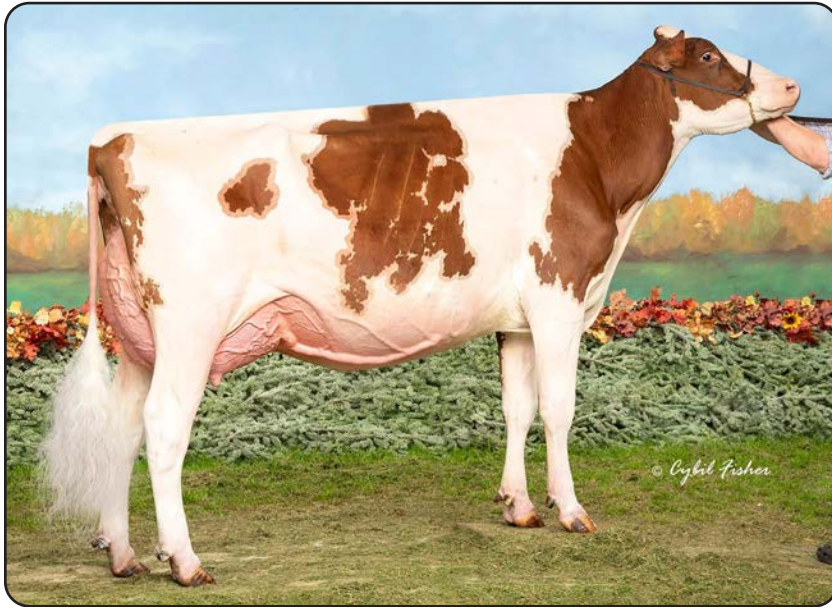

Schluter Atlanta-Red-ET EX-92

Junior All-American R&W Sr. 2 Year Old 2022 ~ Junior All-American R&W Sr. 3 Year Old 2023
Dam of Lot 98, Granddam of Lot 99